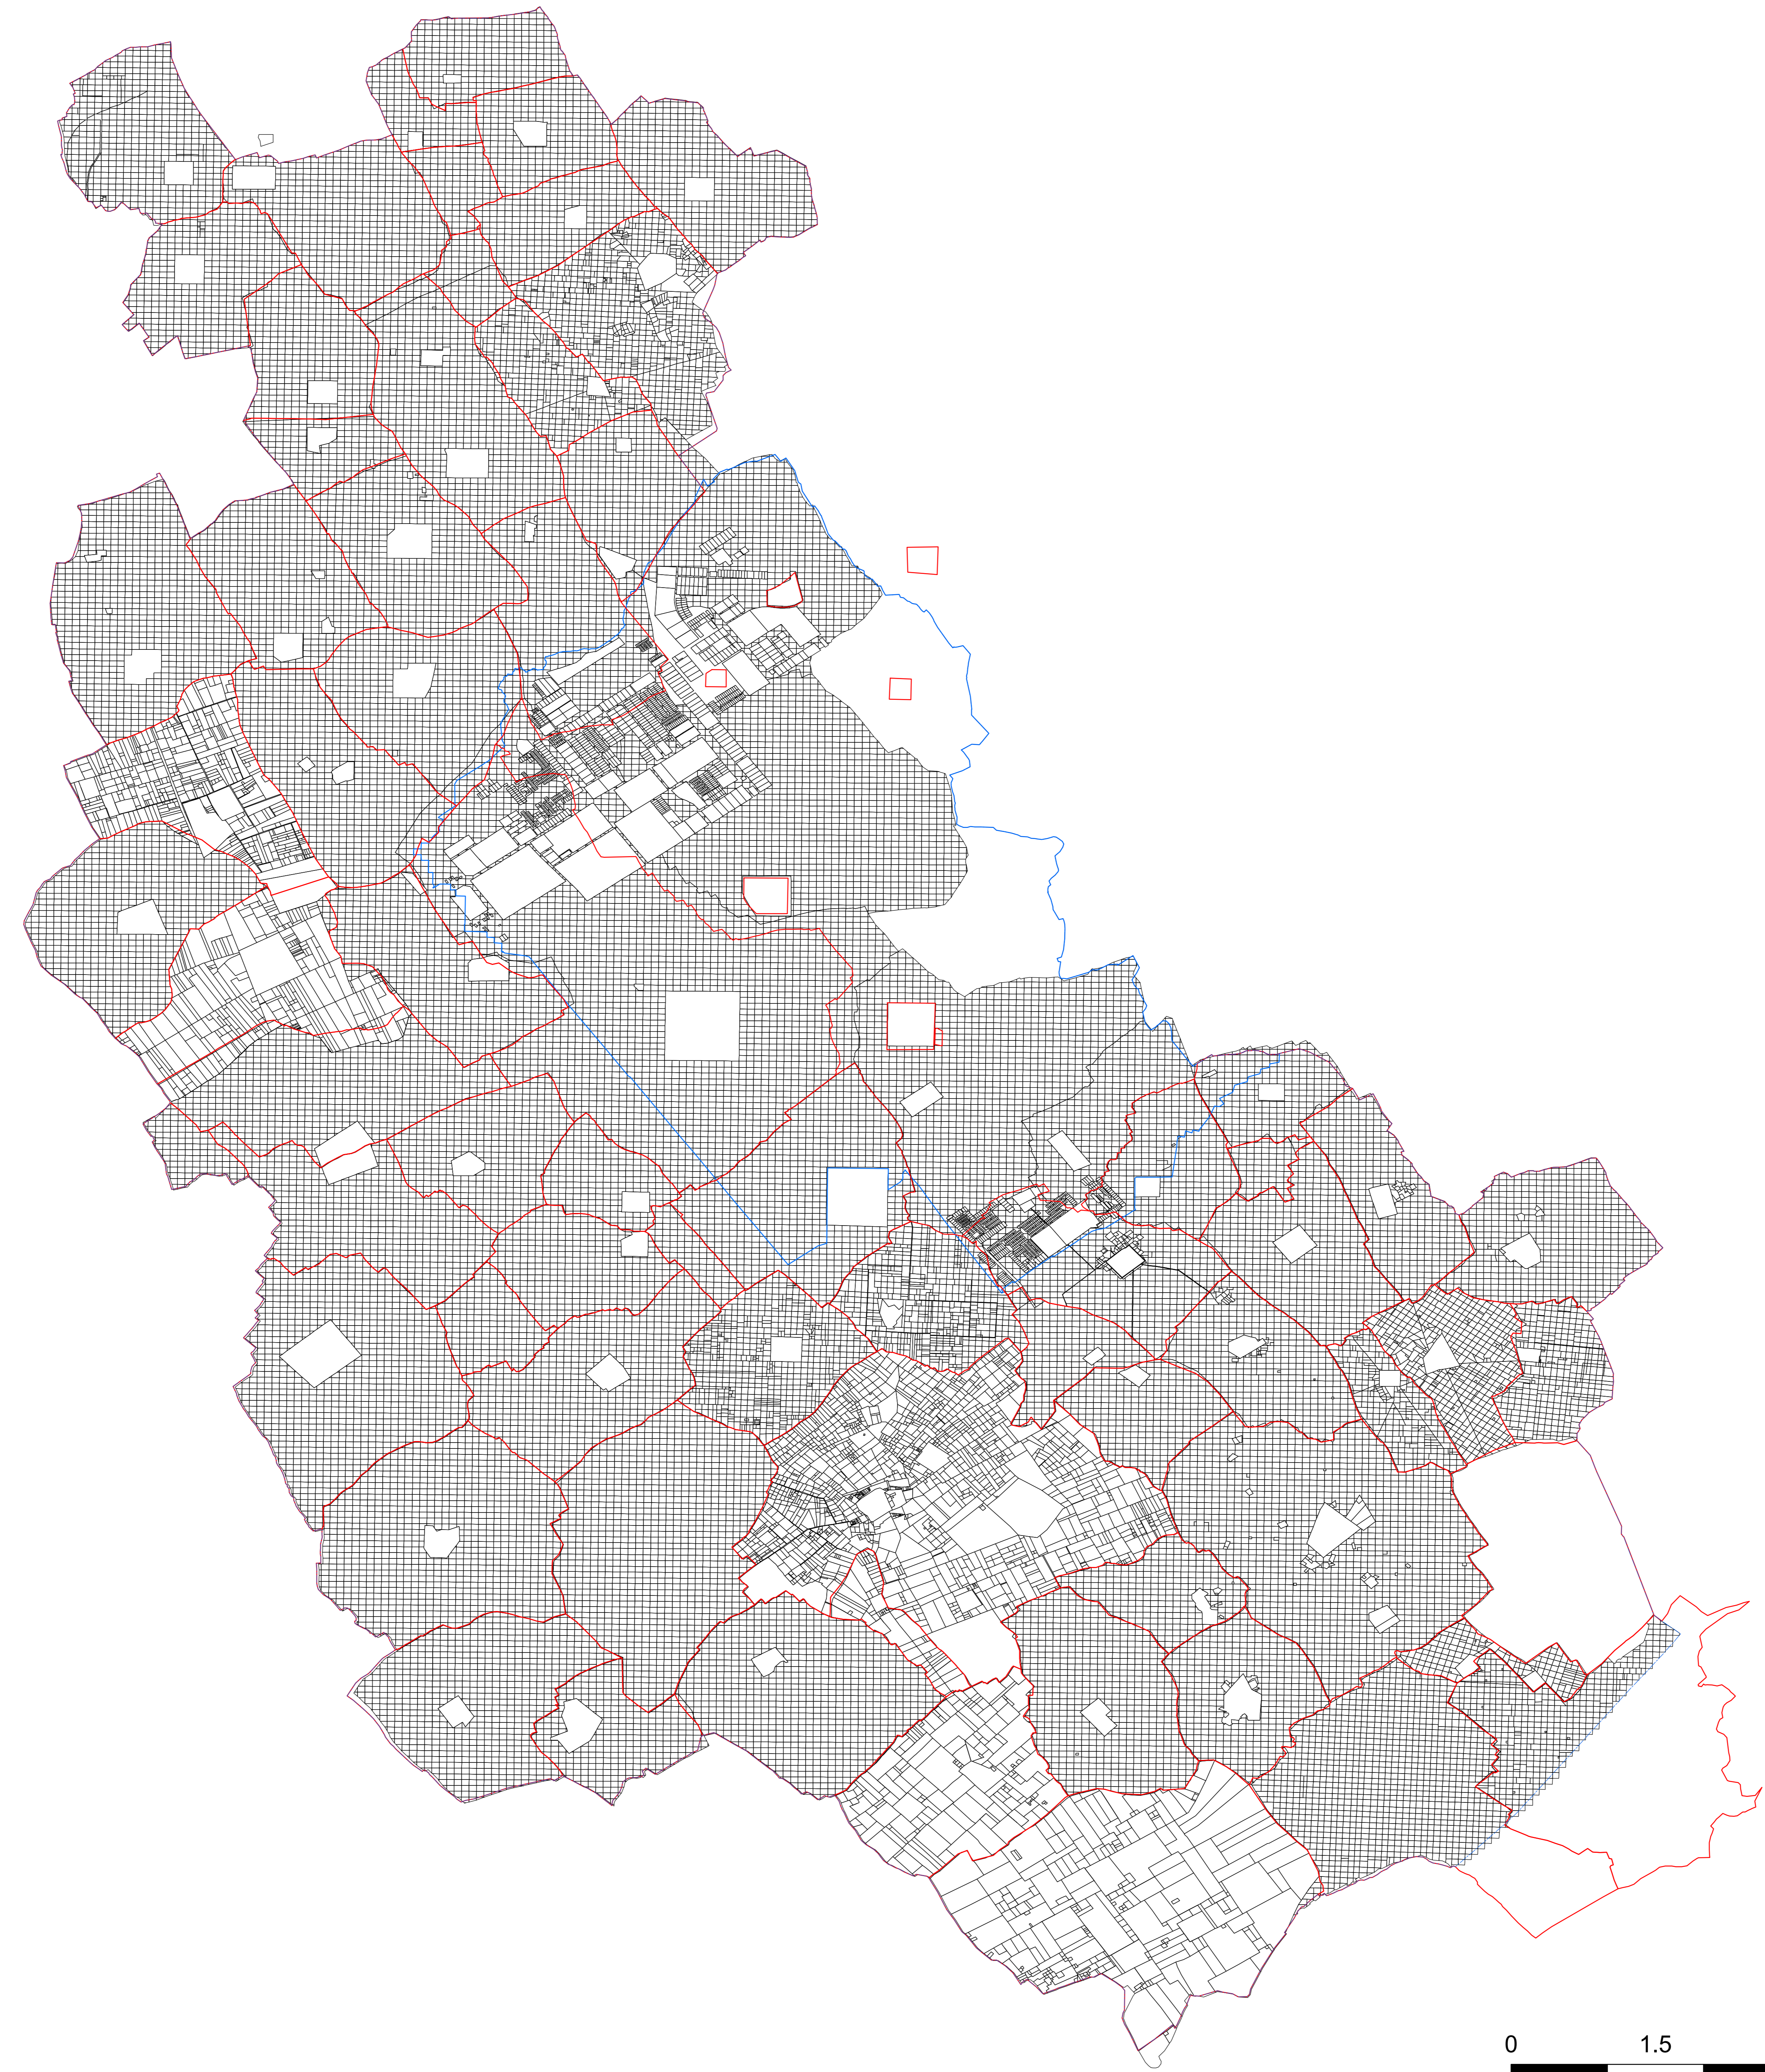

GIS based Draft Cadastral Maps (SAS NAGAR), PUNJAB

Legend

-  MC Boundary
-  LPA Boundary
-  Village Boundary
-  Cadastral Boundary

Disclaimer : This map is a draft and is provided for information only. The information/ boundaries contained herein are subjected to change after verification from the concerned department.